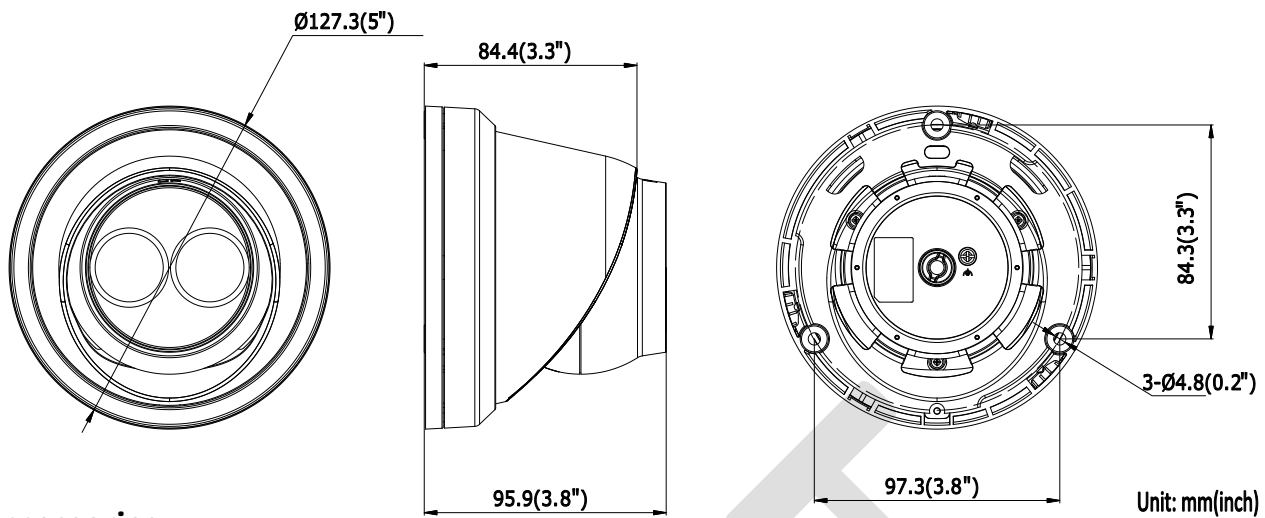

Dimensions

Accessories

Distributed by

Headquarters

No.555 Qianmo Road, Binjiang District,
Hangzhou 310051, China
T +86-571-8807-5998
overseasbusiness@hikvision.com

Hikvision USA
T +1-909-895-0400
sales.usa@hikvision.com

Hikvision Australia
T +61-2-8599-4233
salesau@hikvision.com

Hikvision India
T +91-22-28469900
sales@pramahikvision.com

Hikvision Canada
T +1-866-200-6690
sales.canada@hikvision.com

Hikvision Thailand
T +662-275-9949
sales.thailand@hikvision.com

Hikvision Europe
T +31-23-5542770
sales.eu@hikvision.com

Hikvision Italy
T +39-0438-6902
info.it@hikvision.com

Hikvision Brazil
T +55 11 3318-0050
Letam.support@hikvision.com

Hikvision Turkey
T +90 (216)521 7070- 7074
sales.tr@hikvision.com

Hikvision Malaysia
T +601-7652-2413
sales.my@hikvision.com

Hikvision UK & Ireland
T +01628-902140
sales.uk@hikvision.com

Hikvision South Africa
Tel: +27 (10) 0351172
sale.africa@hikvision.com

Hikvision France
T +33(0)1-85-330-450
info.fr@hikvision.com

Hikvision Kazakhstan
T +7-727-9730667
nikia.panfilov@hikvision.ru

Hikvision Vietnam
T +84-974270888
sales.vt@hikvision.com

Hikvision UAE
T +971-4-4432090
salesme@hikvision.com

Hikvision Singapore
T +65-6684-4718
sg@hikvision.com

Hikvision Spain
T +34-91-737-16-55
info.es@hikvision.com

Hikvision Tashkent
T +99-87-1238-9438
uzb@hikvision.ru

Hikvision Hong Kong
T +852-2151-1761
info.hk@hikvision.com

Hikvision Russia
T +7-495-669-67-99
saleru@hikvision.com

Hikvision Korea
T +82-(0)31-731-8817
sales.korea@hikvision.com

Hikvision Poland
T +48-22-460-01-50
info.pl@hikvision.com

Hikvision Indonesia
T +62-21-2933759
Sales.Indonesia@hikvision.com

Hikvision Colombia
sales.colombia@hikvision.com